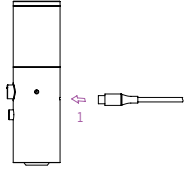

MicFlex

Microphone Arm Support

OW-SPK-MF-B

QUICK INSTALLATION GUIDE

OWLOTECH

User Manual

OW-SPK-MF-B

Before using this product, please read the manual carefully and retain it for future reference.
Color and appearance may vary depending on the specific product model.
Specifications are subject to future changes to improve performance without prior notice.