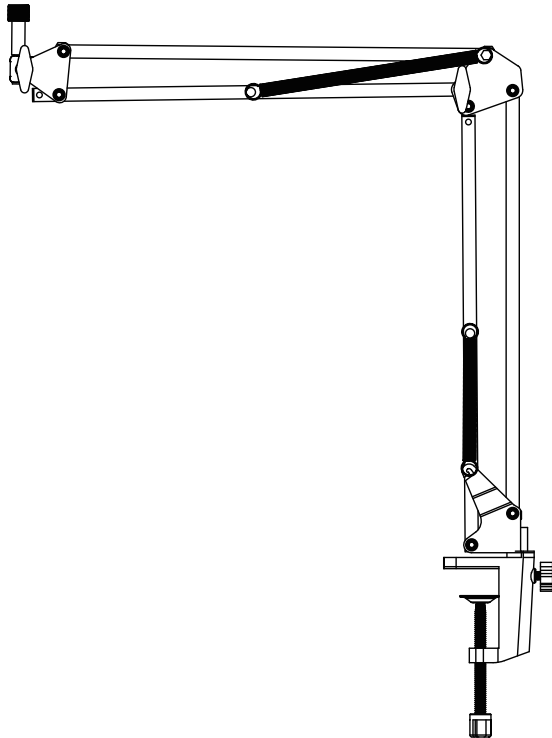

MicFlex

Microphone Arm Support

OW-SPK-MF-B

QUICK INSTALLATION GUIDE

OWLOTECH

User Manual

OW-SPK-MF-B

Before using this product, please read the manual carefully and retain it for future reference.
Color and appearance may vary depending on the specific product model.
Specifications are subject to future changes to improve performance without prior notice.